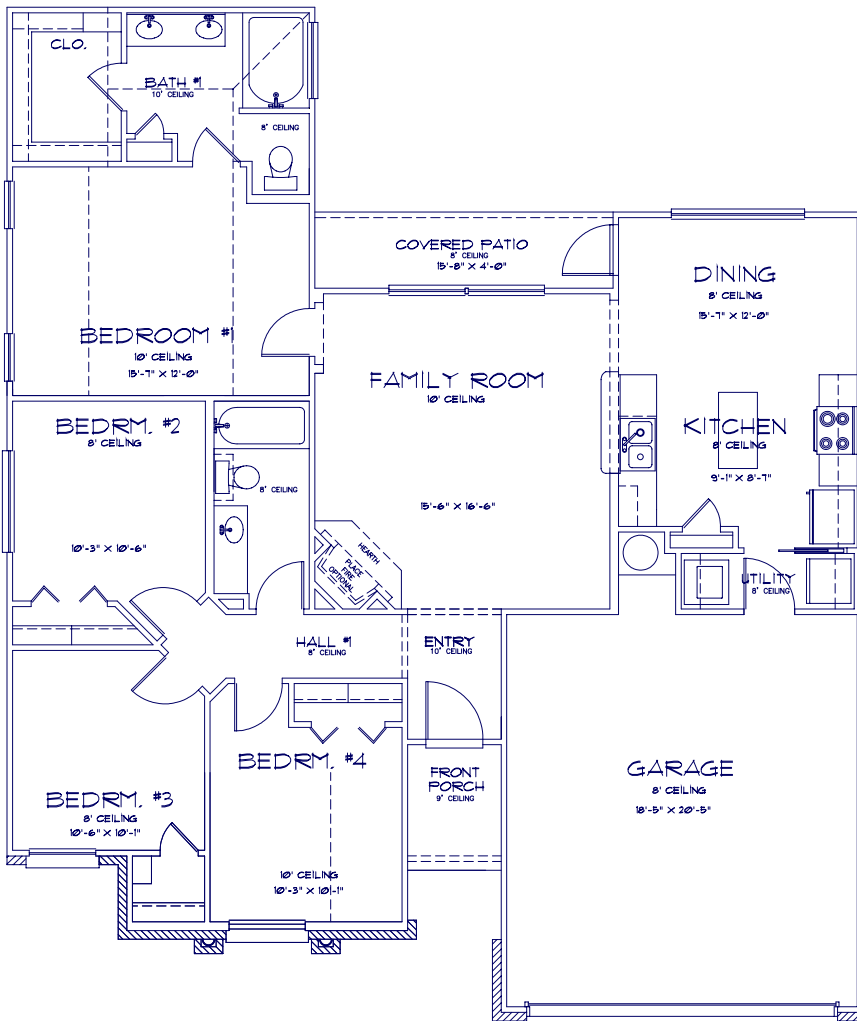

Westfield

OMEGA
BUILDERS

"The Christal"
\$132,950
7823 Fieldstone Dr

Plan Features:

- 4 Bedrooms, 2 Bathrooms
- Private Master Suite
- Spacious Kitchen
 - Center Island
 - Large Dining Area
- Appliance Package Included!
- Open Family Room
 - Corner Fireplace
- 14 SEER Heatpump
- Programmable Thermostat
- Wooden Privacy Fence
- Low-E Vinyl Windows
- Blinds Incl. on Front Windows

Neighborhood Features:

- Neighborhood Playground
- Belton Schools
- Home Owners Association

**Walking Distance to
Tarver Elementary!**

(254) 771-2296

www.omegabuilders.com

Plans, elevations, features and options are subject to change. Plan dimensions, brick coverage and flooring may vary by subdivision. Some listed features and options may not be available on this home and/or are subject to change. Consult Omega representative and working drawings for actual dimensions, features, options and other information. Elevation is conceptual drawing only. © Copyright 2009 Omega Builders.

KraftLine™
Pro Series
KraftMaid™