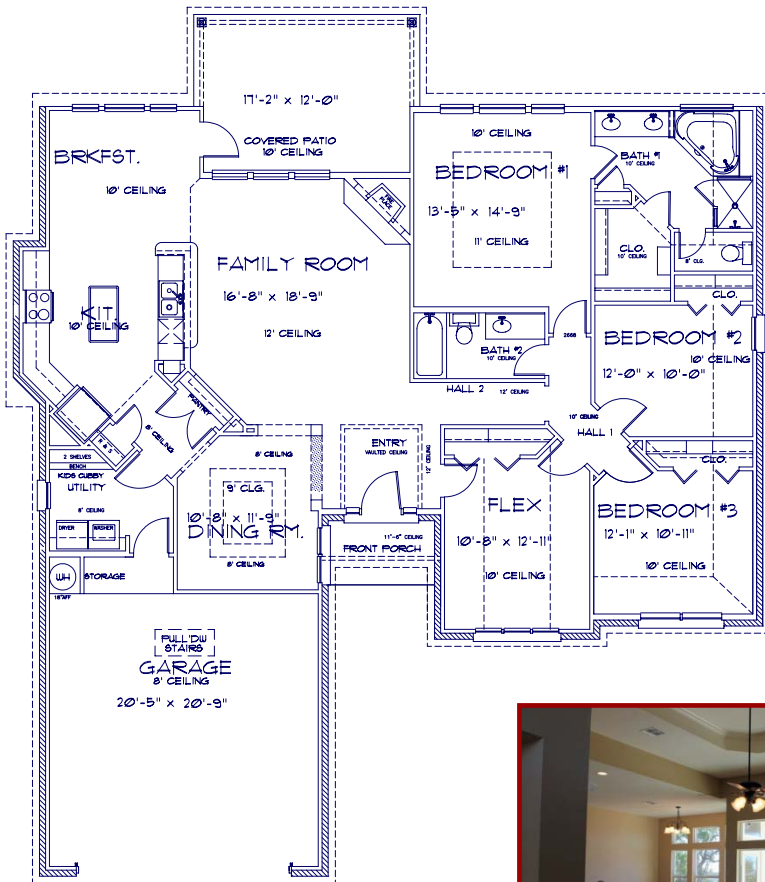

*"The Winston VI"*  
**\$229,950**  
 3017 Bent Tree Dr  
 Nolanville, TX

**Plan Features:**

- Spray Foam Insulation!
- 4 Bedroom, 2 Bathroom
- Formal Dining Room
- Large Open Kitchen
  - Breakfast Area
  - Center Island
- Spacious Family Room
  - Corner Fireplace
- Covered Patio
- Large Utility Room - Kids Cubby
- 14 SEER Heat Pump
- Termite Pre-Treatment